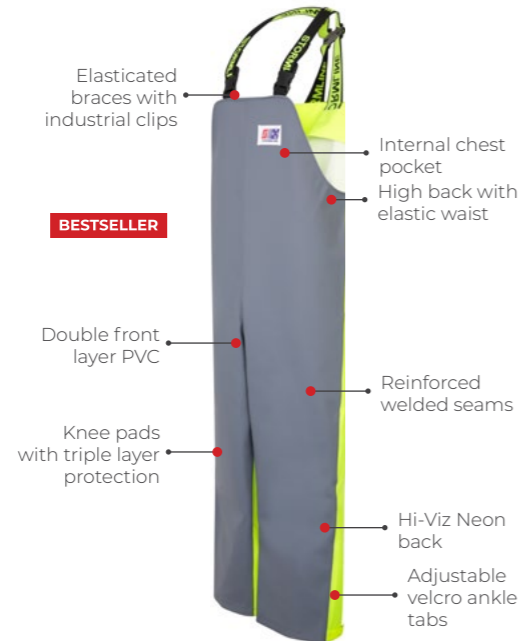

Crew 211 Jacket

HEAVY DUTY

CREW 211

CREW 654

HEAVY DUTY

MILFORD 249

PVC
Grey 650 gsm, Neon 480 gsm

Sizes
XS - 4XL

BESTSELLER

HEAVY DUTY

CREW 662 (Flotation)

Certified EN ISO 12402-5 50N Flotation Aid

PVC
Blue 650 gsm, Neon 650 gsm

Sizes
XS - 4XL

BESTSELLER

CREW 255

PVC
Blue 650 gsm, Neon 480 gsm

Sizes
XS - 4XL

MILFORD 681

PVC
Grey 650 gsm, Neon 480 gsm

Sizes
XS - 4XL

BESTSELLER

MILFORD 682 ARMOUR

PVC
Grey 650 gsm, Neon 480 gsm

Sizes
XS - 4XL

MEDIUM WEIGHT

NELSON 248

PVC
Orange 480 gsm, Neon 480 gsm

Sizes
XS - 4XL

NELSON 656

PVC
Orange 480 gsm, Neon 480 gsm

Sizes
XS - 4XL